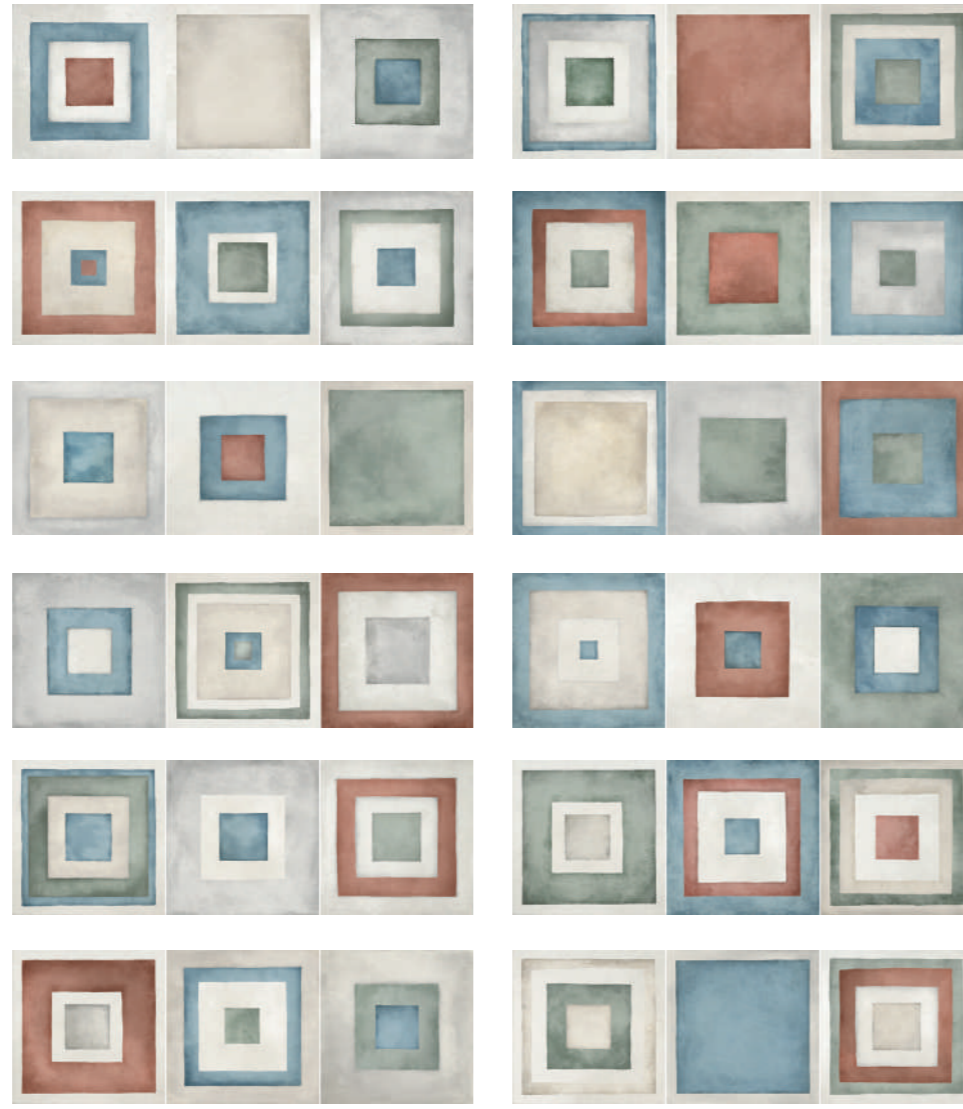

NOTES: Colours and optical features of the materials illustrated in this catalogue are to be regarded as mere indications.

◀ VILLAGE COLOR CREMA 25x75
VILLAGE COLOR CANNETTA CREMA 25x75
SIERRA ROVERE 20x122

VILLAGE COLOR

303892
Village Color Bianco
25x75 10"x30" Rettificato

303894
Village Color Cannelta Bianco
25x75 10"x30" Rettificato

303893
Village Color Crema
25x75 10"x30" Rettificato

303895
Village Color Cannelta Crema
25x75 10"x30" Rettificato

303896
Village Color Riquadri (12 pz misti - 12 pcs mix)
25x75 10"x30" Rettificato

PAVIMENTI CONSIGLIATI | RECOMMENDED FLOORING | SOLS CONSEILLÉS | EMPFOHLENE BODENFLIESEN
GRES PORCELLANATO | PORCELAIN STONEWARE | GRÈS CÉRAMÉ | FEINSTEINZEUG

VILLAGE COLOR	EMOTION Gris	EMOTION Taupe	NORDIC Alesund	NORDIC Tromso	NORDIC Oslo	NORDIC Bergen	SIERRA Grigio	SIERRA Rovere	SIERRA Beige	SIERRA Noce

✓ VILLAGE COLOR BIANCO 25x75 | CANNETTA BIANCO 25x75 | RIQUADRI 25x75 | SIERRA GRIGIO 20x122